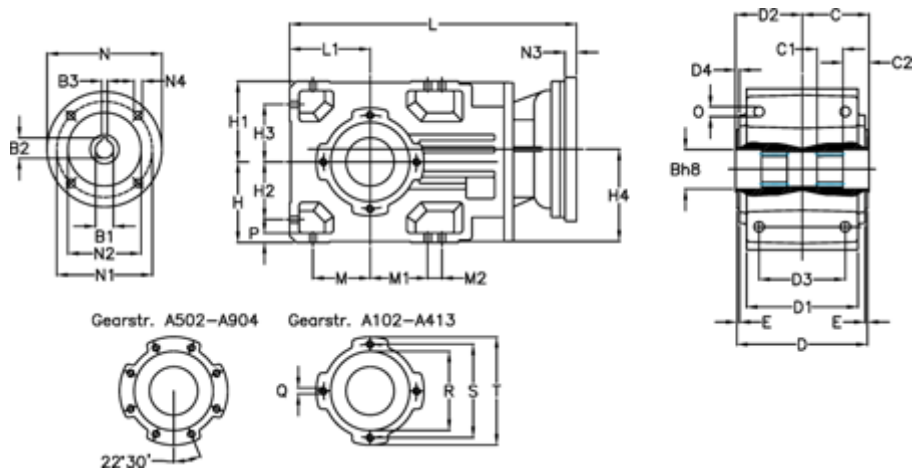

# Data Sheet

Article number: 29600200737235  
 Description: Bevel helical gearbox  
 A202UV-7,3-P90B5

## Measures

B = 35	D1 = 110	H2 = 60.0	N = 200	R = 95
B1 = 24	D2 = 70	H3 = 60.0	N1 = 165	S = 115
B2 = 27.3	D3 = 90	H4 = 93.0	N2 = 130	T = 140
B3 = 8	d4 = 4.5	L = 325.5	N3 = -	
C = 70.0	Description = A202UV-xx-P90 B5	L1 = 80	N4 = M10x12	
C1 = 30	E = 3.0	M = 60.0	O = 9.5	
C2 = 18.5	H = 80	M1 = 60.0	P = 9	
D = 136	H1 = 80	M2 = -	Q = M8x15	